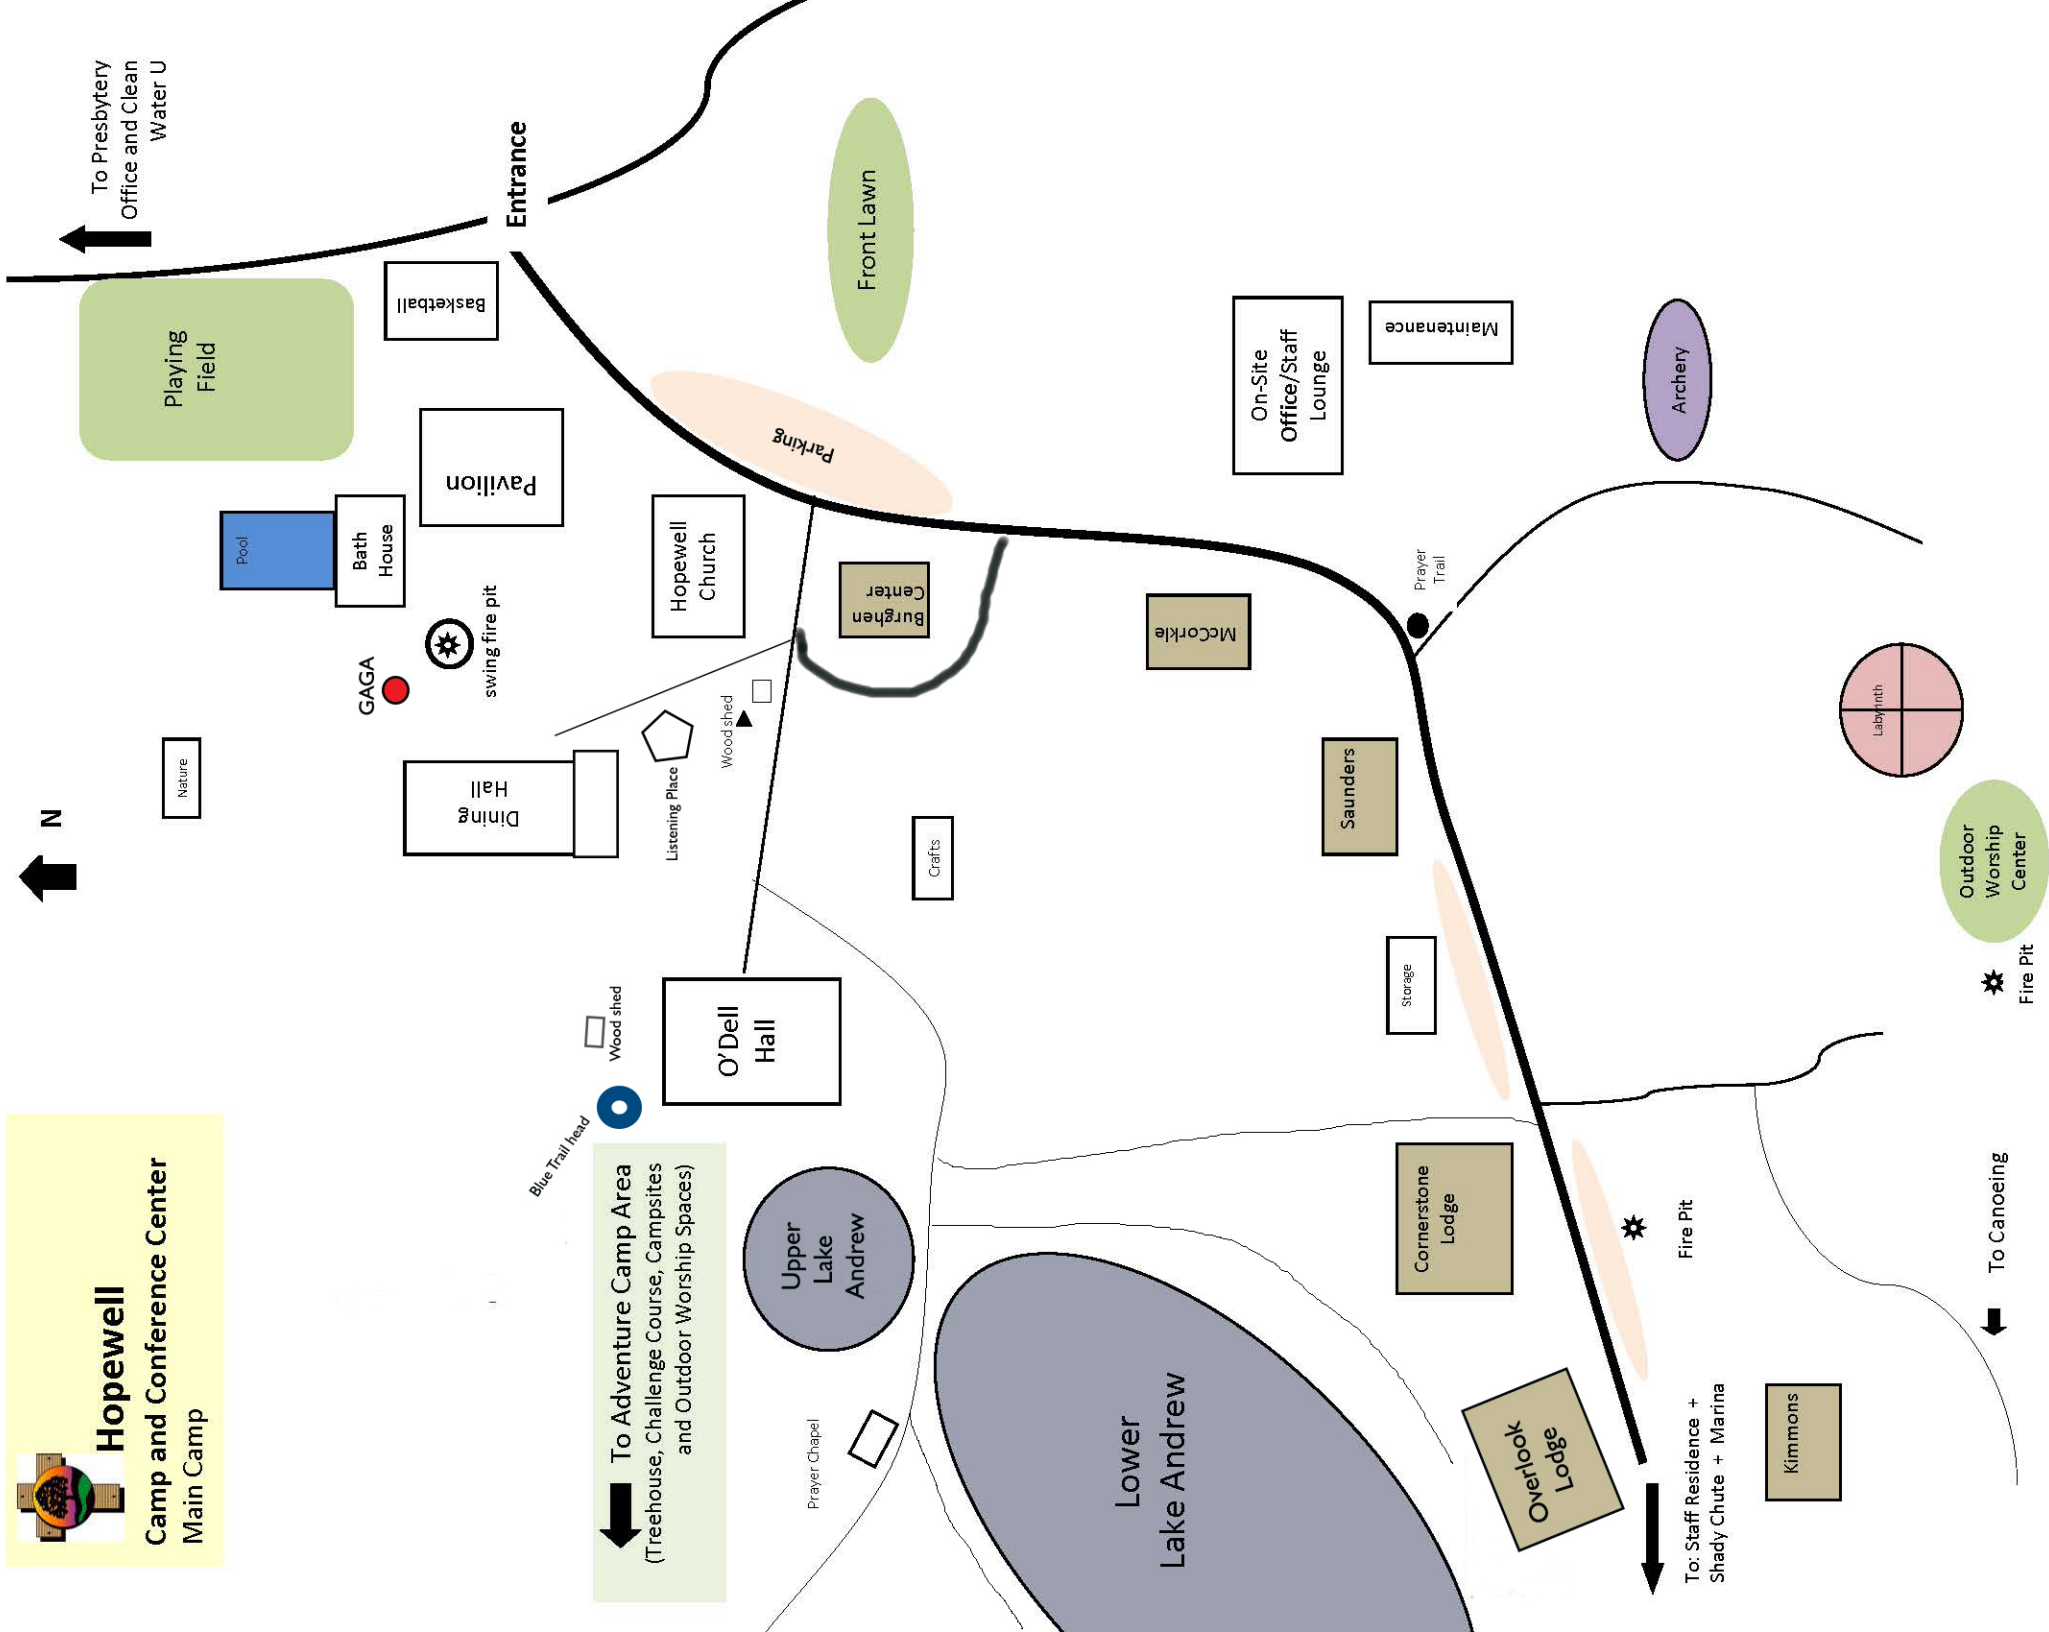

**Hopewell**  
Camp and Conference Center  
Main Camp

To Presbytery  
Office and Clean  
Water U

Playing Field

Basketball

Pavilion

Pool

Bath House

GAGA

To Adventure Camp Area  
(Treehouse, Challenge Course, Campsites  
and Outdoor Worship Spaces)

Hopewell Church

Burghen Center

Crafts

McCorkie

Saunders

Storage

Cornerstone Lodge

Overlook Lodge

Kimmons

On-Site Office/Staff Lounge

Maintenance

Archery

Prayer Trail

Labyrinth

Outdoor Worship Center

Fire Pit

Parking

Front Lawn

Upper Lake Andrew

Lower Lake Andrew

Prayer Chapel

Fire Pit

To: Staff Residence +  
Shady Chute + Marina