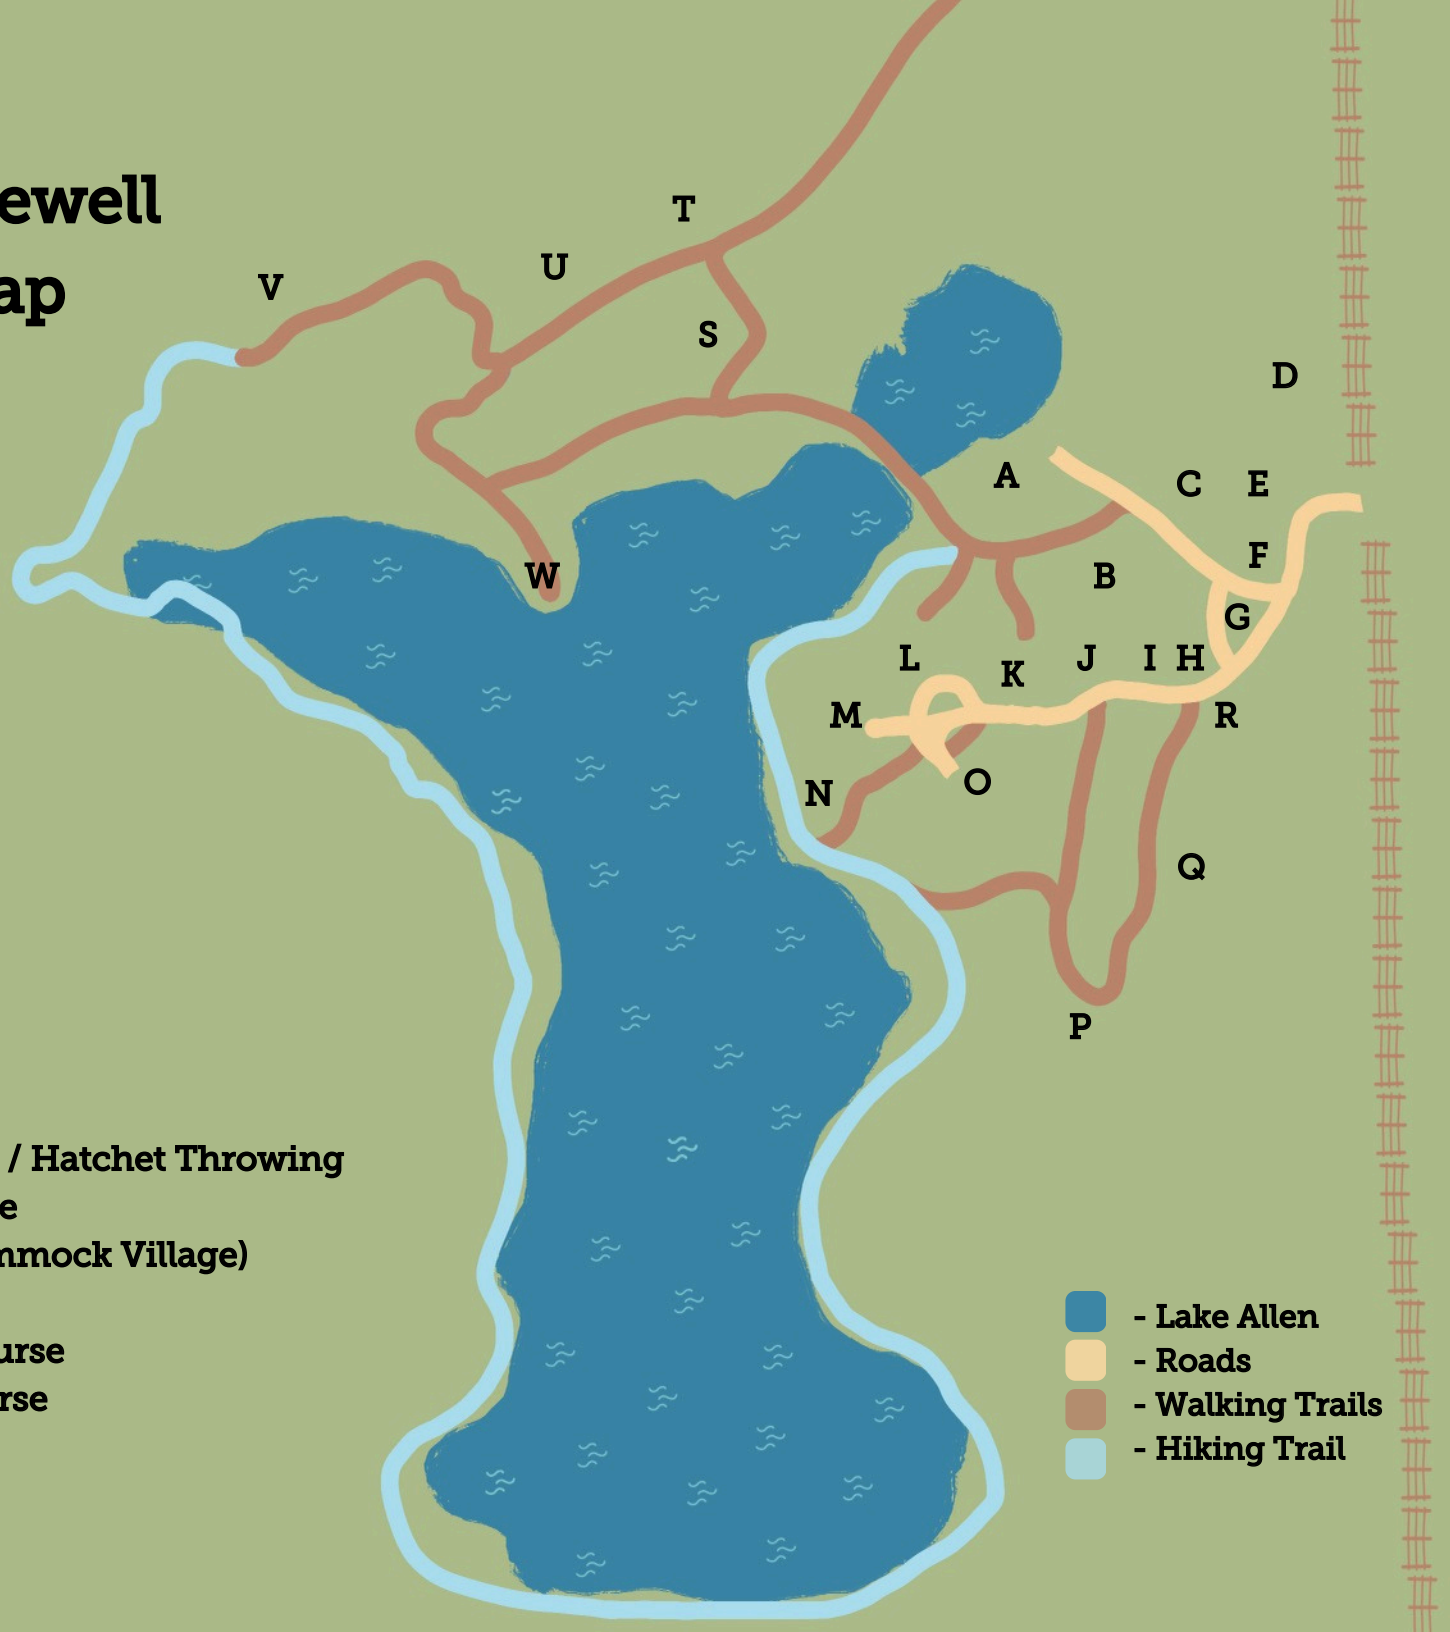

# Camp Hopewell Trail Map

- A - O'Dell Hall
- B - The Moak
- C - Dining Hall
- D - Pool
- E - Pavilion
- F - Church
- G - Burghen Center
- H - McCorkle
- I - Saunders
- J - Cabin 3
- K - Cornerstone Lodge
- L - Overlook Lodge
- M - Staff Residence
- N - Marina
- O - Kimmons
- P - Labyrinth
- Q - Archery / Slingshot / Hatchet Throwing
- R - Staff Lounge / Office
- S - Blac's Bat Cave (Hammock Village)
- T - Treehouse
- U - High Challenge Course
- V - Low Challenge Course
- W - The Point

- Lake Allen
- Roads
- Walking Trails
- Hiking Trail