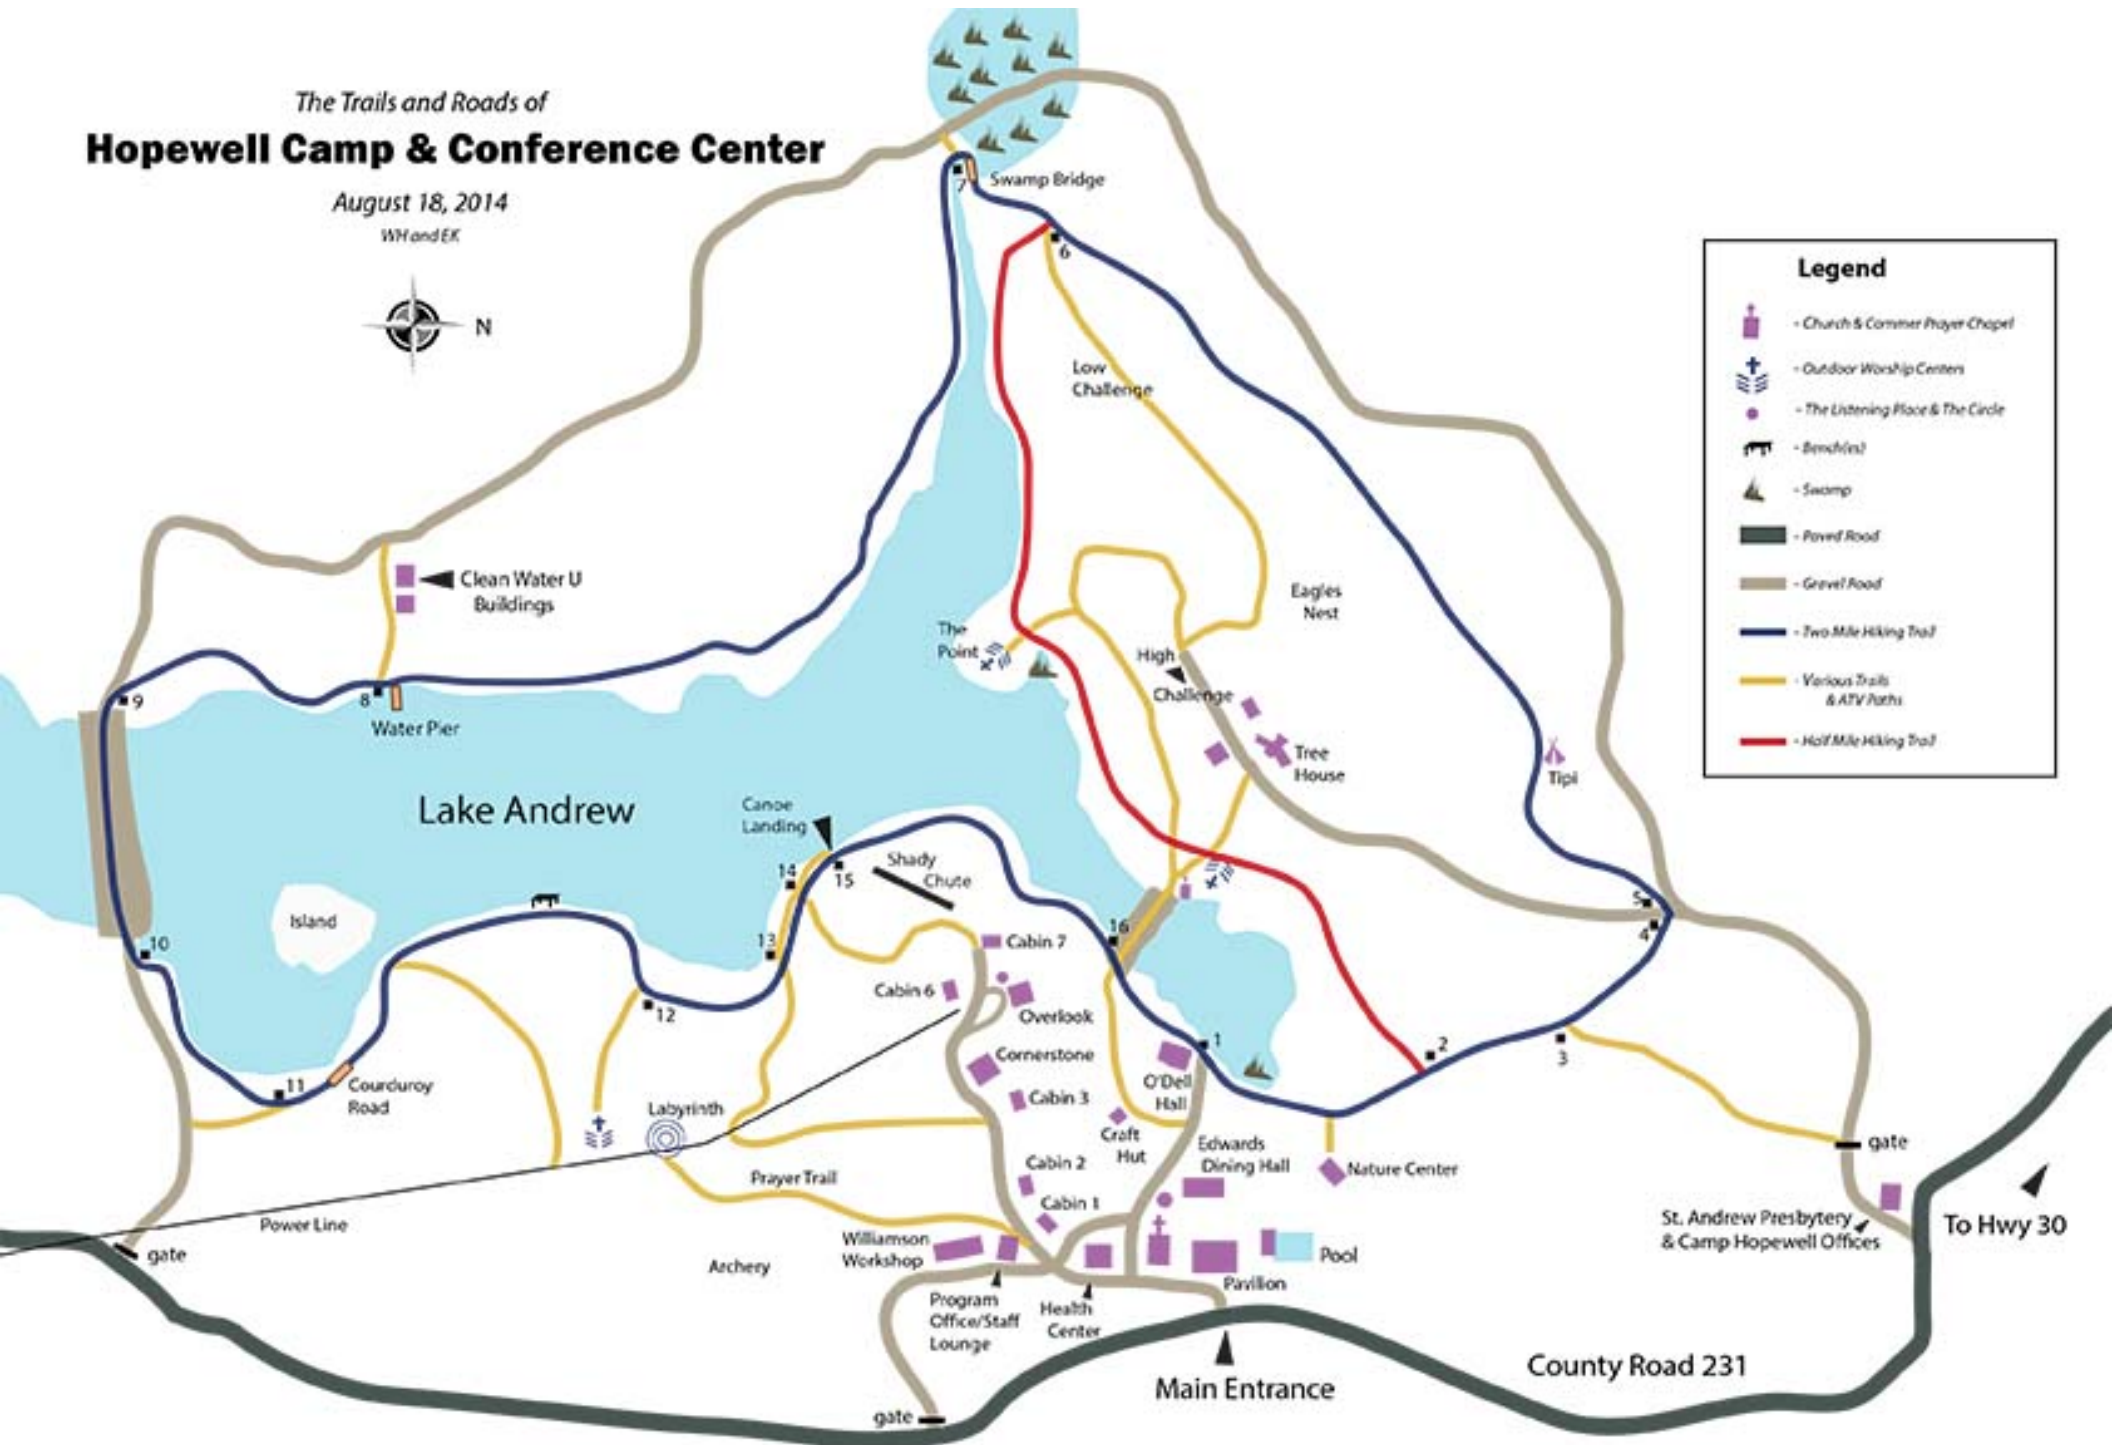

# The Trails and Roads of Hopewell Camp & Conference Center

August 18, 2014

WH and EK

### Legend

- Church & Commemorative Chapel
- Outdoor Worship Centers
- The Listening Place & The Circle
- Benches
- Swamp
- Paved Road
- Gravel Road
- Two Mile Hiking Trail
- Various Trails & ATV Paths
- Half Mile Hiking Trail